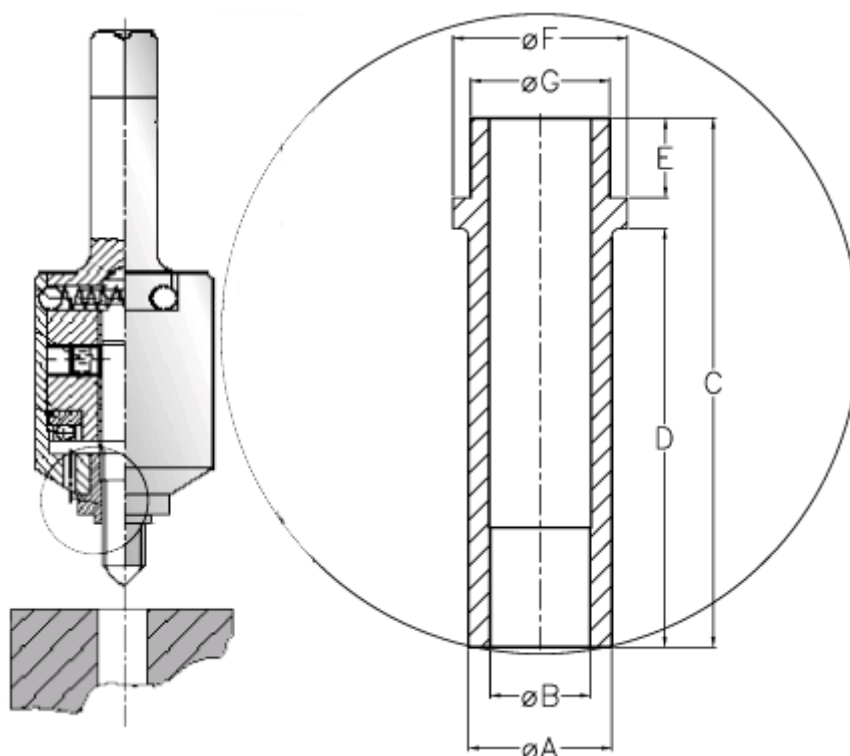

Article number: 126200100300
Description: Guide bush 620 0 100.300
For M10

Measures

A = 14 +/-0,1
B = 10,1 +0,1
C = 15.2
D = 2.0
E = 9
F = 21
G = 16 r6